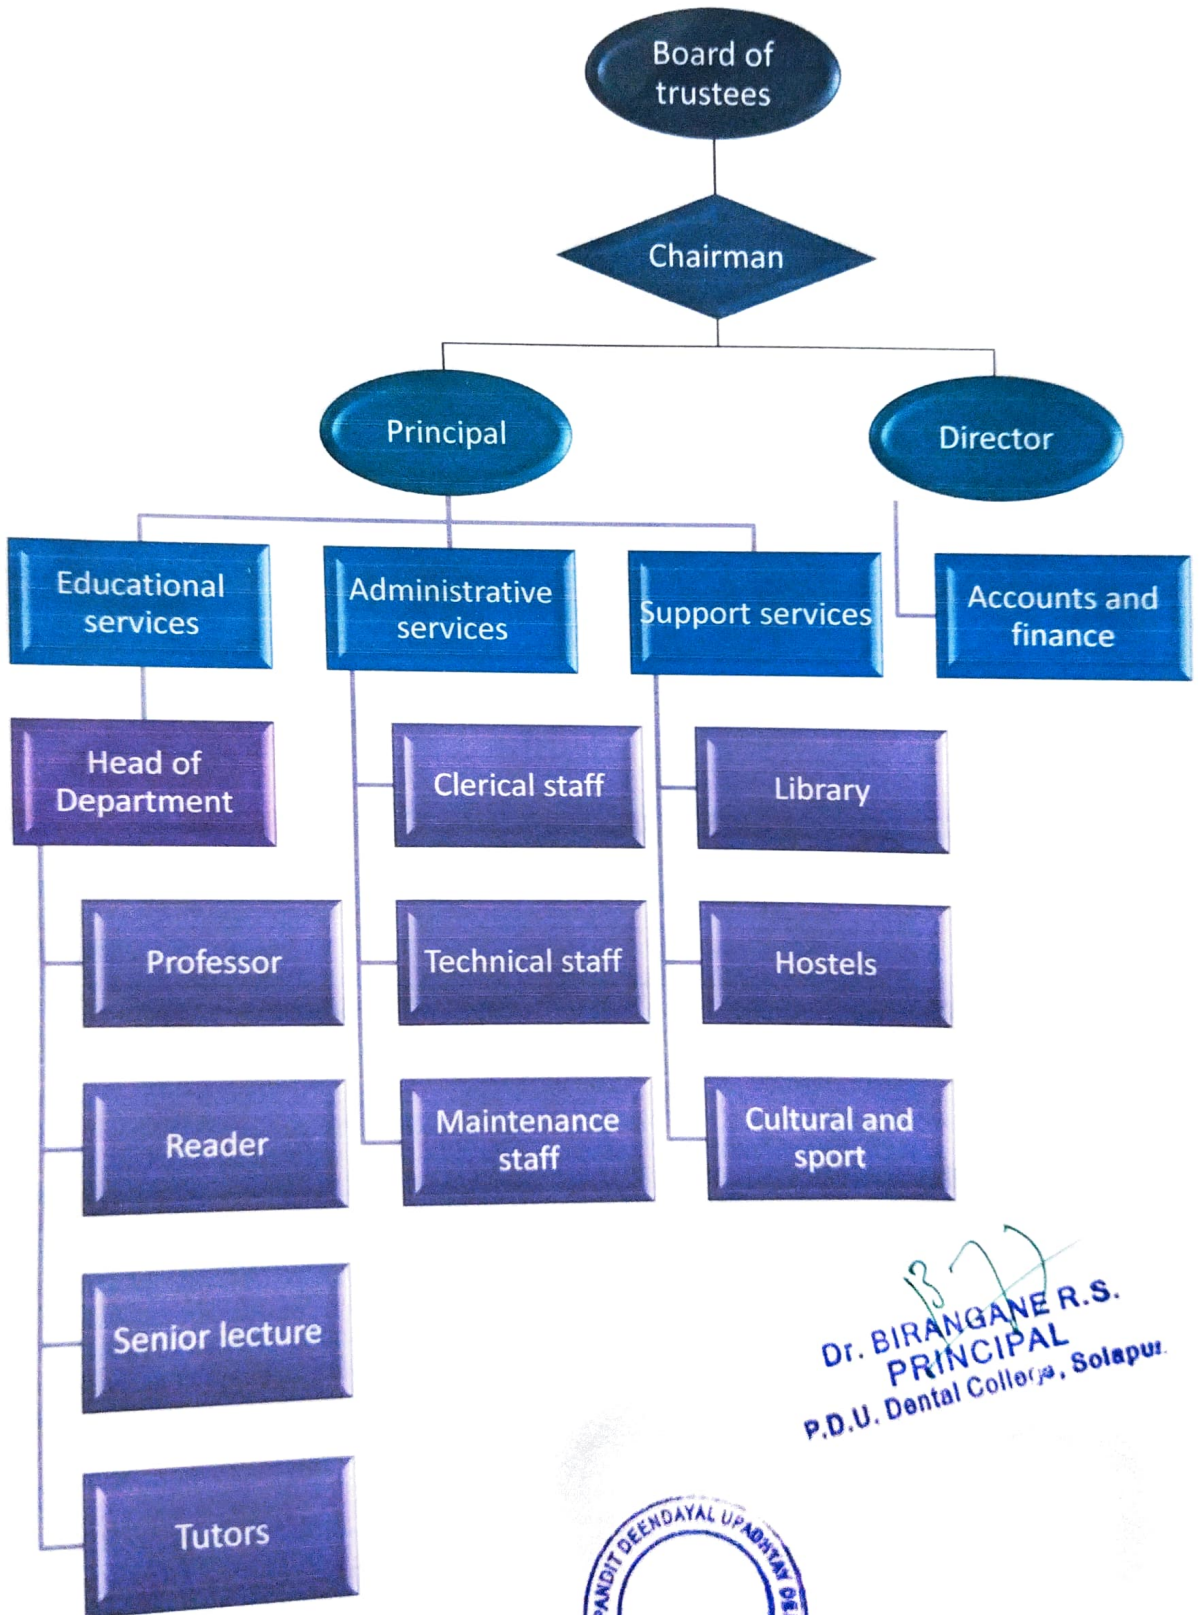

Organogram

showing the organized structure of Pandit Deendayal Upadhyay Dental college, Solapur

1377
Dr. BIRANGANE R.S.
PRINCIPAL
P.D.U. Dental College, Solapur.

PDU Dental College, Solapur

PDUDC DENTAL COLLEGE TEACHING DEPARTMENT

MEDICAL

1. Physiology and biochemistry
2. Anatomy
3. Pharmacology
4. General pathology and microbiology
5. General medicine
6. General surgery

DENTAL

1. Dental anatomy & dental histology
2. Dental materials
3. Oral pathology
4. Oral medicine & radiology
5. Oral surgery
6. Periodontics
7. Pedodontics
8. Orthodontics
9. Conservative & endodontics
10. Prosthodontics
11. Public health dentistry

Principal

Staff incharge

Students

Alumni

Parents