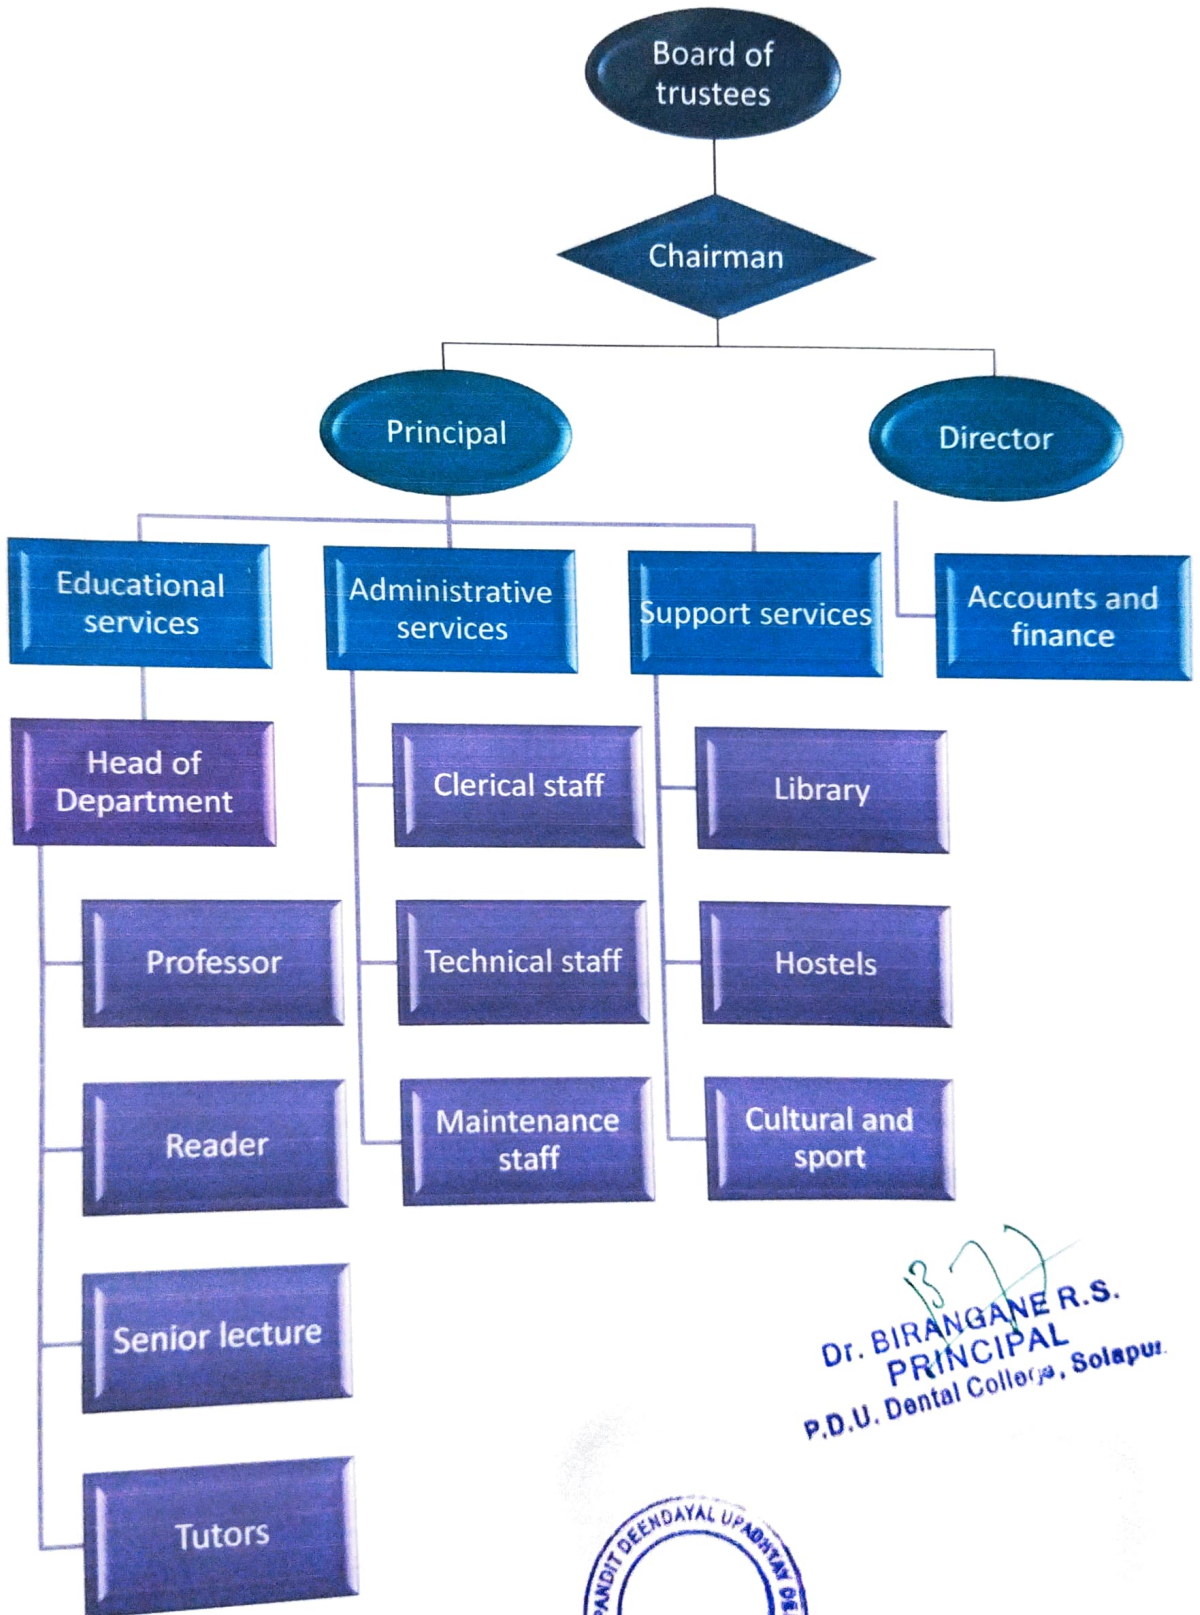

Organogram

showing the organized structure of Pandit Deendayal Upadhyay Dental college, Solapur

1377
Dr. BIRANGANE R.S.
PRINCIPAL
P.D.U. Dental College, Solapur.