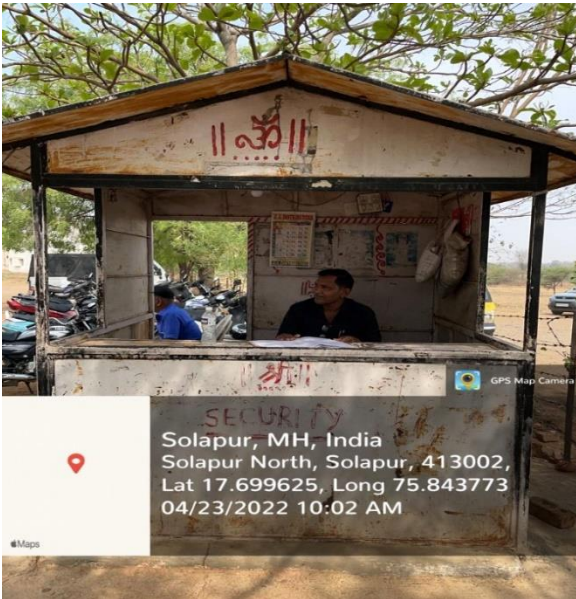

Women safety and security

Security guard at the entrance –
Day time

Security guard at the entrance –
Night time

CCTV

Girls common room

Special facility provided by the college

| Feeding room | Patient counselling room |
|--|--|
|  |  |
| <p>PR4W+V5F, Solapur, Maharashtra 413255, India</p> <p>Latitude 17.7069117° Longitude 75.8438476°</p> <p>Local 11:49:41 AM Altitude 407.9 meters</p> <p>GMT 06:19:41 AM Monday, 19-09-2022</p> | <p>PR4W+V5F, Solapur, Maharashtra 413255, India</p> <p>Latitude 17.7071529° Longitude 75.8440069°</p> <p>Local 11:46:33 AM Altitude 403.3 meters</p> <p>GMT 06:16:33 AM Monday, 19-09-2022</p> |

Room for reading Namaz

| | |
|--|--|
|  |  |
| <p>Solapur, MH, India</p> <p>Solapur North, Solapur, 413002,</p> <p>Lat 17.707296, Long 75.844045</p> <p>07/02/2022 11:02 AM</p> | <p>Solapur, MH, India</p> <p>Solapur North, Solapur, 413002,</p> <p>Lat 17.707226, Long 75.844029</p> <p>07/02/2022 11:01 AM</p> |